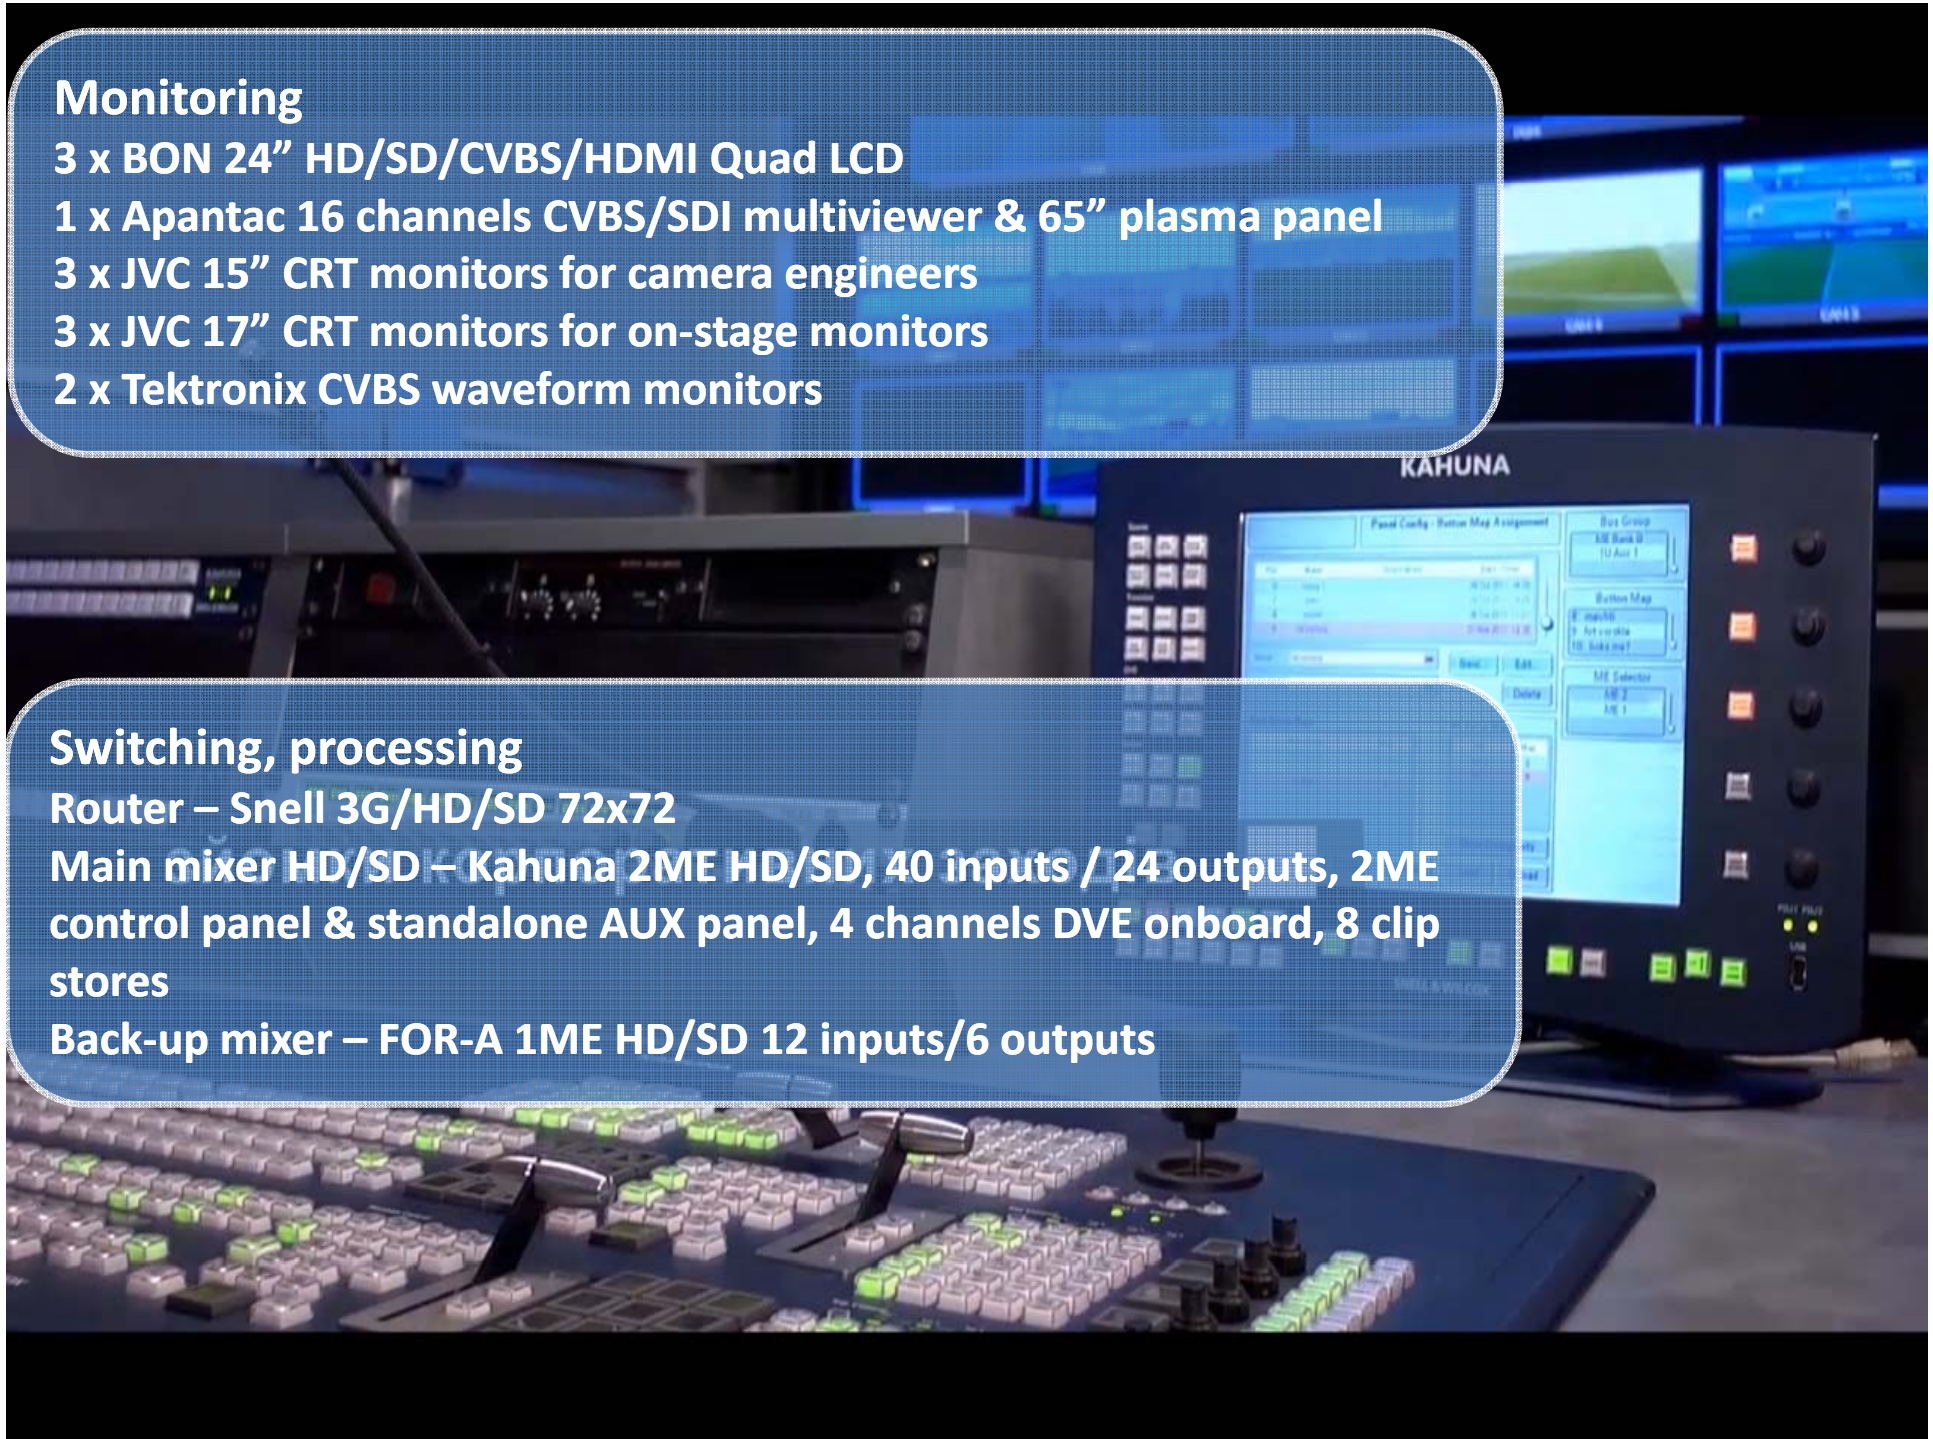

3 x JVC 15" CRT monitors for camera engineers

3 x JVC 17" CRT monitors for on-stage monitors

2 x Tektronix CVBS waveform monitors

Switching, processing

Router – Snell 3G/HD/SD 72x72

Main mixer HD/SD – Kahuna 2ME HD/SD, 40 inputs / 24 outputs, 2ME control panel & standalone AUX panel, 4 channels DVE onboard, 8 clip stores

Back-up mixer – FOR-A 1ME HD/SD 12 inputs/6 outputs

Recording, Slow Motion & CG

VTR – Up to 6 VTRs DVCPRO/DVCPRO50/DIGIBETA/Beta

Slow Motion HDD recorder – Slomo TV server, 6 channel video, 12 channel embedded audio, external HDD drive for Final Cut editing

**CG – VGCast CG system, clip playback, sport CG application
Chyron HyperX system, HD/SD hardware, CG Lyric software**

Audio & Intercom

Main mixing desk – Yamaha MCL-ES 56 inputs/56 outputs/24 busses/48 faders, internal dynamic & effect processing.