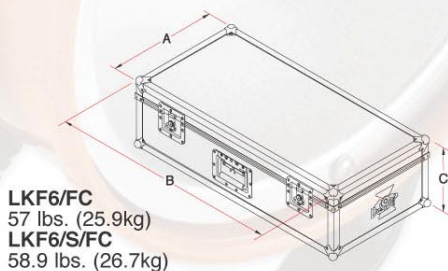

MOD. No. LKF6
3 MAGIS 300/500/650 W FRESNELS &
1 COSMOBEAM 650 W OR
1000 W COMBO KIT

MOD. No. LKF6/S
WITH SOFT-BANK

Adding 1 Chimera Speedring (9650) and 1 Chimera Video Pro Bank Small, to the LKF6 and LKF6/FC change the model numbers respectively to LKF6/S and LKF6/S/FC

LKF6/FC:
 Flight Case version

LKF6:ABS Case version

Mod. No. LKF6 (Dimensions:A=20" B=42" C=10")
3 Magis & 1 Cosmobeam 650 W or 1000 W Combo Kit, includes:

- 3 X Magis 300/500/650 W, (300/MP) M.O. Stainless Steel Fresnel
- 3 X Four Leaf Barndoors (306.100)
- 3 X Colorframes (307.100)
- 3 X Stainless Steel Scrim Sets (309.100)
- 1 X Cosmobeam 650W, Focusable Open Face (RC80F/A) or 1000W Focusable Open Face (RC100F/A)
- 1 X Accessory Holders (RC101)
- 1 X Barndoors with wireguards (RC103/R)
- 1 X Four Piece Scrim Set (MX 6.3)
- 4 X Stands (DGP-A620B)
- 1 X Case (40), Compact case with recessed wheels

Mod. No. LKF6/FC (Dimensions:A=14" B=40" C=10")
 SAME KIT WITH SUBSTITUTE FLY CASE
 1 X Fly Case (FC 101638) w/o wheels.

- Cosmobeam 650 W can be exchanged with Cosmobeam 1000 W at no additional cost. Please specify when ordering.