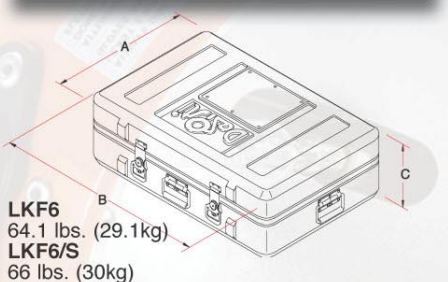

LKF6/FC:
 Flight Case version

LKF6:ABS Case version

Mod. No. LKF6 (Dimensions:A=20" B=42" C=10")
3 Magis & 1 Cosmobeam 650 W or 1000 W Combo Kit, includes:

- 3 X Magis 300/500/650 W, (300/MP) M.O. Stainless Steel Fresnel
- 3 X Four Leaf Barndoors (306.100)
- 3 X Colorframes (307.100)
- 3 X Stainless Steel Scrim Sets (309.100)
- 1 X Cosmobeam 650W, Focusable Open Face (RC80F/A) or 1000W Focusable Open Face (RC100F/A)
- 1 X Accessory Holders (RC101)
- 1 X Barndoors with wireguards (RC103/R)
- 1 X Four Piece Scrim Set (MX 6.3)
- 4 X Stands (DGP-A620B)
- 1 X Case (40), Compact case with recessed wheels

Mod. No. LKF6/FC (Dimensions:A=14" B=40" C=10")
 SAME KIT WITH SUBSTITUTE FLY CASE
 1 X Fly Case (FC 101638) w/o wheels.

- Cosmobeam 650 W can be exchanged with Cosmobeam 1000 W at no additional cost. Please specify when ordering.