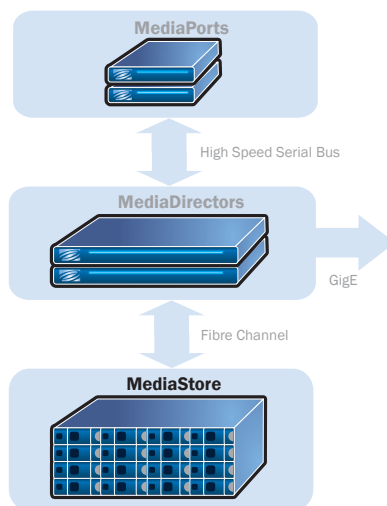

› Find More Online

<http://www.omneon.com/products>