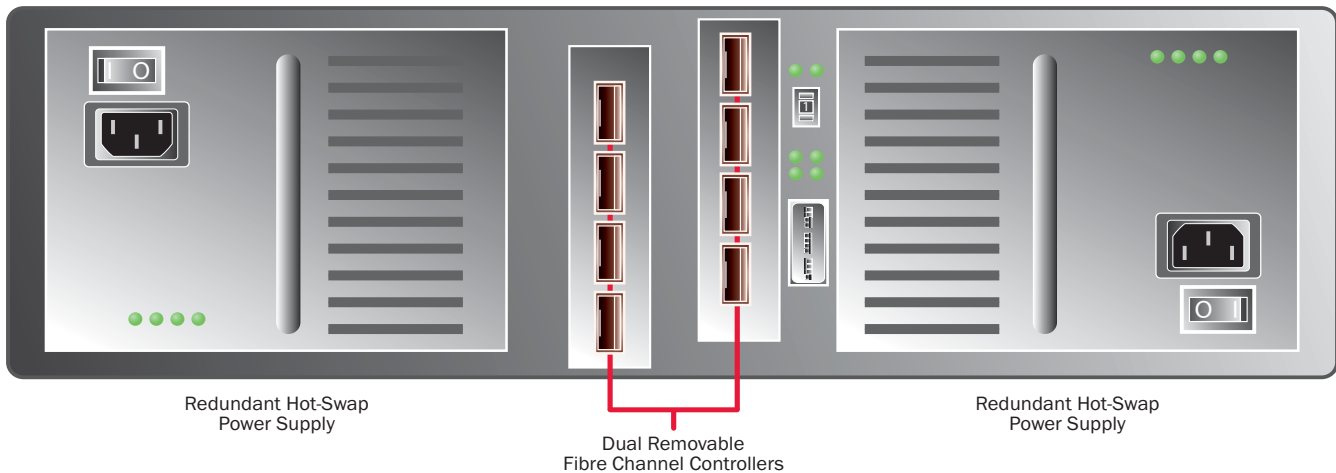

Omneon MediaStore

Part #	# Drives	Usable Storage
Series a: 73 GB Drives		
MS 4140a	4	184 GB
MS 4171a	8	427 GB
MS 4272a	16	854 GB
Series b: 146 GB Drives		
MS 4140b	4	368 GB
MS 4171b	8	854 GB
MS 4272b	16	1708 GB
Series c: 300 GB Drives		
MS 4140c	4	756 GB
MS 4171c	8	1746 GB
MS 4272c	16	3508 GB

For an Online Demo, Visit Demos on Demand™

<http://www.omneon.com/Demos-On-Demand>

www.omneon.com

US Headquarters:

965 Stewart Drive
Sunnyvale, CA 94085
ph +1 866.861.5690
ph +1 408.585.5000
fx +1 408.585.5099

Europe:

5 Lindenwood
Chineham, Basingstoke
RG24 8QY United Kingdom
ph +44 1256.347.400
fx +44 1256.347.410

Omneon Video Networks, K.K.:

Ginza San-Chome Bldg. 8F
3-14-1 Ginza, Chuo-ku
Tokyo 104-0061 Japan
ph +81 03.5565.6735
fx +81 03.5565.6736

Asia/Pacific:

20 Loyang Crescent
Singapore 508984
ph +65 6548.0500
fx +65 6548.0504