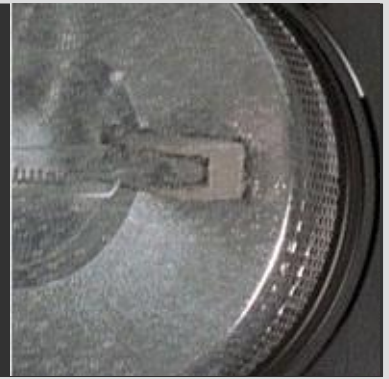

Reporter 1000H - 110 V For Wide Angle Illumination

Thanks to its extremely wide-angle, even illumination, the R1000H is suitable for both portable and studio applications. Its robust die-cast aluminium casing is silent, even during warm-up, so you can start shooting straight away. And the perfect light traps make sure you deliver light to exactly where you want it. With its unique clamping system, the lamp socket holds the lamp tightly in place, creating the coolest of contacts – and a longer lasting lamp. You can even use the R1000H as a hand-held fixture simply by plugging the Sachtler Handle 2 into the stand socket with a 16 mm / 0.63" spigot.

Technical Facts

Voltage	110 / 120 V
Power	1000 W
Bulb Type	ANSI-Code:DXW, LIF-Code:P2/35
Bulb socket	R7s, 93 mm (3.6 in)
Weight	1.85 kg / 4.1 lb
Weight 4-leaf barndoor	0.55 kg / 1.2 lb
Focusing ratio	1:5.5
Cable length	3 m / 9.8 ft
Mount Type	Socket for 16 mm / 0.63 in
Dimensions (L X W x H)	180 x 222 x 282 cm / 7.1 x 8.7 x 11.1 in

Dimensions

Flood & Spot

Further photos

Order data

Article	Order code
Reporter 1000H - 110 V For Wide Angle Illumination	R1001H

This product is also available in the following systems:

Article

Set 1001H - 110 V