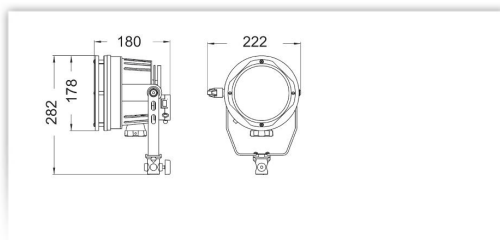

Reporter 1000H - 110 V For Wide Angle Illumination

Thanks to its extremely wide-angle, even illumination, the R1000H is suitable for both portable and studio applications. Its robust die-cast aluminium casing is silent, even during warm-up, so you can start shooting straight away. And the perfect light traps make sure you deliver light to exactly where you want it. With its unique clamping system, the lamp socket holds the lamp tightly in place, creating the coolest of contacts – and a longer lasting lamp. You can even use the R1000H as a hand-held fixture simply by plugging the Sachtler Handle 2 into the stand socket with a 16 mm / 0.63" spigot.

Technical Facts

Voltage	110 / 120 V
Power	1000 W
Bulb Type	ANSI-Code:DXW, LIF-Code:P2/35
Bulb socket	R7s, 93 mm (3.6 in)
Weight	1.85 kg / 4.1 lb
Weight 4-leaf barndoor	0.55 kg / 1.2 lb
Focusing ratio	1:5.5
Cable length	3 m / 9.8 ft
Mount Type	Socket for 16 mm / 0.63 in
Dimensions (L X W x H)	180 x 222 x 282 cm / 7.1 x 8.7 x 11.1 in

Dimensions

Flood & Spot

Further photos

Order data

Article	Order code
Reporter 1000H - 110 V For Wide Angle Illumination	R1001H

This product is also available in the following systems:

Article

Set 1001H - 110 V