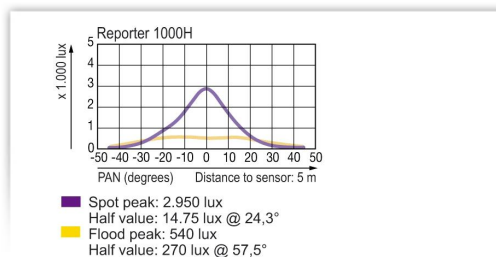

Technical Facts

Voltage	110 / 120 V
Power	1000 W
Bulb Type	ANSI-Code:DXW, LIF-Code:P2/35
Bulb socket	R7s, 93 mm (3.6 in)
Weight	1.85 kg / 4.1 lb
Weight 4-leaf barndoor	0.55 kg / 1.2 lb
Focusing ratio	1:5.5
Cable length	3 m / 9.8 ft
Mount Type	Socket for 16 mm / 0.63 in
Dimensions (L X W x H)	180 x 222 x 282 cm / 7.1 x 8.7 x 11.1 in

Dimensions

Flood & Spot

Further photos

Order data

Article	Order code
Reporter 1000H - 110 V For Wide Angle Illumination	R1001H

This product is also available in the following systems:

Article

Set 1001H - 110 V