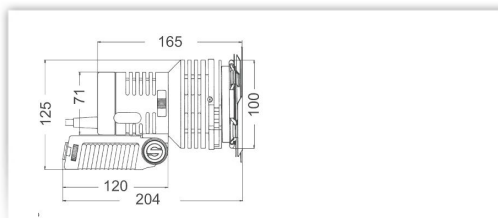

## Reporter 250H

Battery Operated Tungsten  
Luminaire with Incomparable  
Lighting Performance

Get ready for unbeatable lighting performance – with our battery operated Reporter 250H.

The luminaire features integrated multicoated protective glass to keep your bulbs safe, and removable 4-leaf barndoors which can be rotated.

### Technical Facts

Voltage	30 V
Power	250 W
Bulb Type	ANSI code: EPL (e.g. Sylvania 61455)
Bulb socket	GX 6.35; 22 mm (0.87 in)
Weight	0,55 kg / 1.2 lb
Weight 4-leaf barndoor	0,15 kg / 0.3 lb
Focusing ratio	1:3
Cable length	2 m / 6.6 ft
Mount Type	1/4" thread, incl. camera shoe
Dimensions (L X W x H)	204 x 100 x 125 mm / 8 x 3.9 x 4.9 in