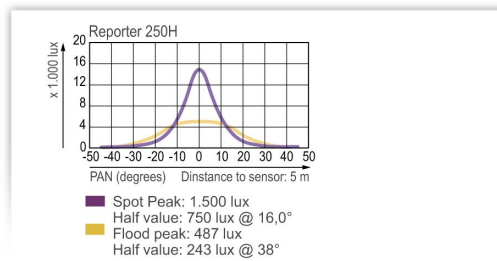

Flood & Spot

Further photos

Order data

Article	Order code
Reporter 250H Battery Operated Tungsten Luminaire with Incomparable Lighting Performance	R250H