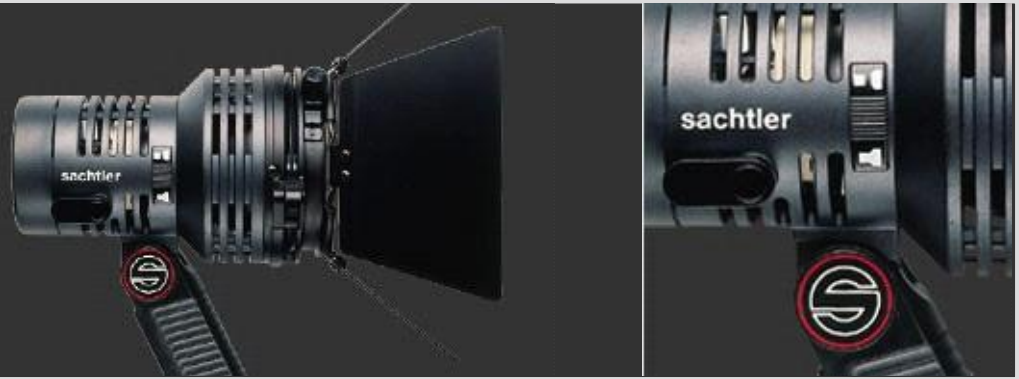

## Reporter 250H

Battery Operated Tungsten  
Luminaire with Incomparable  
Lighting Performance

Get ready for unbeatable lighting performance – with our battery operated Reporter 250H.

The luminaire features integrated multicoated protective glass to keep your bulbs safe, and removable 4-leaf barndoors which can be rotated.

The handle has its own integrated camera shoe and space for a spare bulb.

The Reporter 250H has long been the 30 V tungsten halogen light of choice. Its wide-area illumination guarantees brilliant pictures even when the daylight filter is inserted.

### Technical Facts

Voltage	30 V
Power	250 W
Bulb Type	ANSI code: EPL (e.g. Sylvania 61455)
Bulb socket	GX 6.35; 22 mm (0.87 in)
Weight	0,55 kg / 1.2 lb
Weight 4-leaf barndoor	0,15 kg / 0.3 lb
Focusing ratio	1:3
Cable length	2 m / 6.6 ft
Mount Type	1/4" thread, incl. camera shoe
Dimensions (L X W x H)	204 x 100 x 125 mm / 8 x 3.9 x 4.9 in

## Accessories

Socket 16/1

Vario clamp

Belt-Pack® 30V /  
4.5Ah

PowerPack 30

Speedcharger

Betacam low  
profile mount

Umbrella