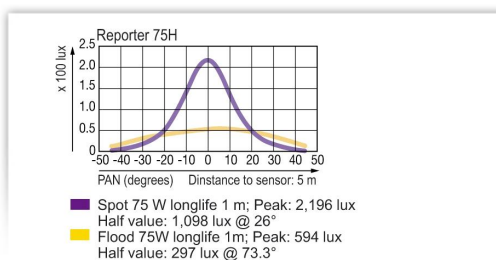

Flood & Spot

Further photos