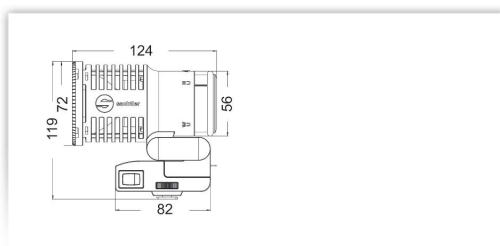

Reporter R75H

Small and powerful camera light

The Reporter 75H is an ultra lightweight and compact camera fixture that puts your images in a whole new light. It's perfect for use as an on-board, fill-in, or catchlight. A wide range of features means that the Reporter 75H is easy to set-up, transport and store.

The Reporter 75H offers many features. For easy storage and transport, it has a low profile detachable base that can be left mounted on the camera, and a cable that can remain plugged into the camera or battery bracket. The Reporter 75H is double-hinged for maximum positioning flexibility, and double hinge friction can be adjusted using just one common screw in a tool-free operation. The lamp head can be positioned horizontally in low or high position, tilted down for extreme close-up lighting or tilted up to bounce light across the ceiling.

Technical Facts

PowerBase Type	PowerBase XLR
Power	75 W
Bulb socket	G 6.35; 30mm (1.18 in)
Weight	0.45 kg / 1 lb
Weight 4-leaf barndoor	0.12 kg / 0.3 lb
Focusing ratio	1:3.7
Cable length	1,5 m
Connector Type	XLR
Mount Type	1/4" - threaded screw incl.shoe for camera mount
Voltage	12 V / 13.2 V