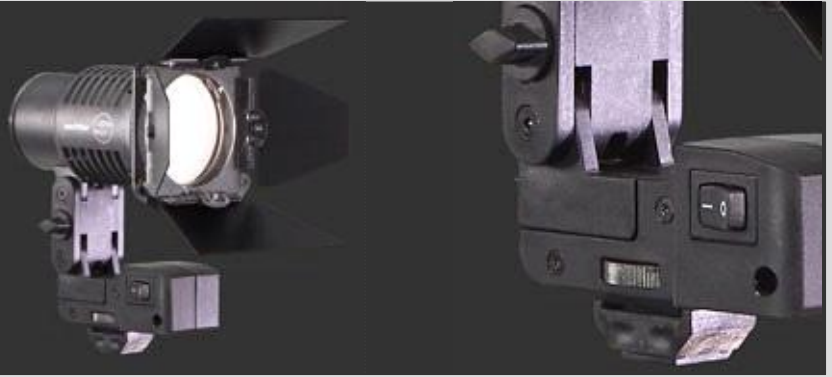

Reporter R75H

Small and powerful camera light

The Reporter 75H is an ultra lightweight and compact camera fixture that puts your images in a whole new light. It's perfect for use as an on-board, fill-in, or catchlight. A wide range of features means that the Reporter 75H is easy to set-up, transport and store.

The Reporter 75H offers many features. For easy storage and transport, it has a low profile detachable base that can be left mounted on the camera, and a cable that can remain plugged into the camera or battery bracket. The Reporter 75H is double-hinged for maximum positioning flexibility, and double hinge friction can be adjusted using just one common screw in a tool-free operation. The lamp head can be positioned horizontally in low or high position, tilted down for extreme close-up lighting or tilted up to bounce light across the ceiling.

Bulb changes don't even require the turn of a screw. Simply turn the quick release focusing knob at the rear to 'Spot', give it a click, and pull the knob out of the housing. This knob is also used to focus the Reporter 75H, which is dimmable with an optional dimmer base. All electronics are placed in the base. And to top it off, a fully functional, rotatable four leaf barndoor (optionally available) simply snaps onto the fixture's front ring.

Technical Facts

PowerBase Type	PowerBase XLR
Power	75 W
Bulb socket	G 6.35; 30mm (1.18 in)
Weight	0.45 kg / 1 lb
Weight 4-leaf barndoor	0.12 kg / 0.3 lb
Focusing ratio	1:3.7
Cable length	1,5 m
Connector Type	XLR
Mount Type	1/4" - threaded screw incl.shoe for camera mount
Voltage	12 V / 13.2 V