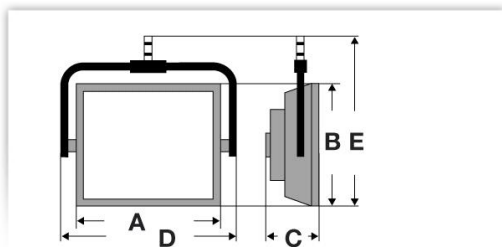

### Technical Facts

Number of Tubes (55 W)	6
Sockets	6 x 2 G11
Power Supply	230 V, 50 / 60 Hz, 3 m (9,8 ft) cable with Schuko plug
Operating Temperature	0 to +40°C
Air Humidity	0 - 95 %
Control System	
Weight	5 kg / 11 lb
Mount Type	Ballhead, yoke
Dimming range	0 - 100 %

### Photometric data (lux)

Distance	Standar	Reflectiv
1 m	6012	7816
2 m	1275	1715
3 m	675	885
4 m	410	538
5 m	195	256

Dimensions