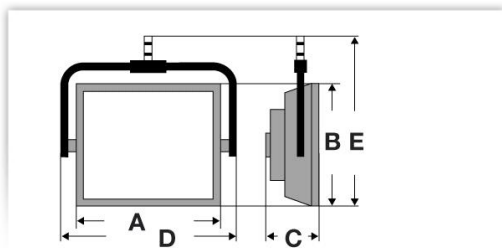

Topas 440T 440 W Standard

Technical Facts

Number of Tubes (55 W)	8
Sockets	8 x 2 G11
Power Supply	230 V, 50 / 60 Hz, 3 m (9,8 ft) cable with Schuko plug
Operating Temperature	0 to +40°C
Air Humidity	0 - 95 %
Weight	8 kg / 17.6 lb
Mount Type	yoke
Dimming range	0 - 95 %

Photometric Data (lux)

Distance	Standar	Reflectiv
2 m	1640	2210
3 m	940	1270
4 m	540	730
5 m	370	500

Dimensions

Further photos

Order data

Article	Order code
Topas 440T 440 W Standard	T443T

This product is also available in the following systems: