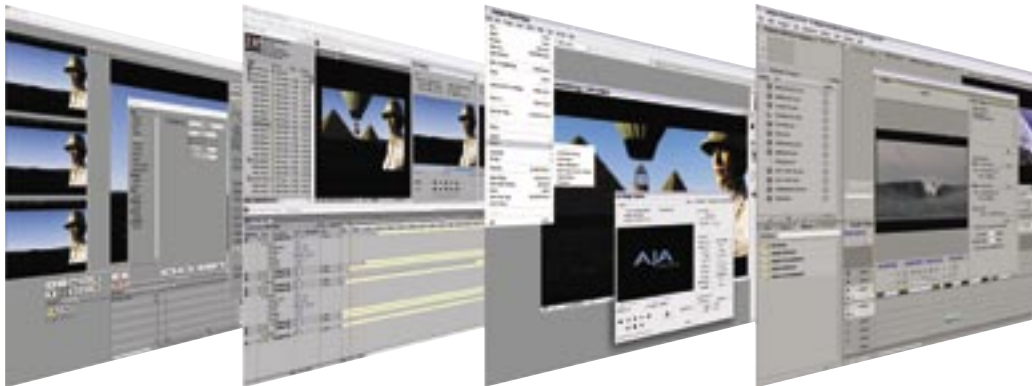

AJA XENA PLUG-INS

Autodesk Combustion

After Effects

Adobe Photoshop

Adobe Premiere Pro

XENA LS FEATURES

- 12-bit component/composite/S-video analog I/O
- SDI input, 2 independent SDI outputs
- AES I/O, sample-rate conversion on input (2 channel, XLR)
- Balanced analog audio I/O (2 channel, XLR)
- 8-channel SDI embedded audio support
- Broadcast-quality TBC with VHS support
- Support for TGA, TIFF, BMP, AVI and QuickTime files
- Support for all popular standard definition formats (NTSC and PAL)
- Genlock and RS-422 machine control
- AJA Machina Software
- Adobe Premier Pro 2.0, Adobe After Effects 7.0, Photoshop CS/CS2, Autodesk Combustion 4 and Eyeon Fusion5 plugins and support
- Cables Standard, KL-Box Breakout Optional
- 3-year warranty
- Available in PCIe as XENA LSe
- Available in PCI compatible as XENA LS