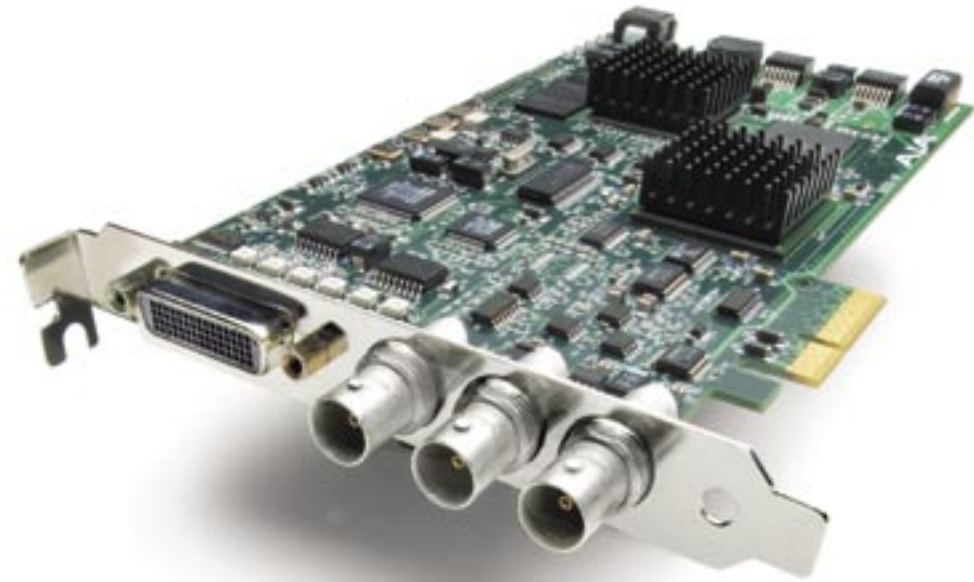

THE BEST SOLUTION FOR SD CAPTURE AND PLAYBACK

AJA-quality standard definition video capture and playback isn't just for the big guys. The affordably priced XENA LS is the perfect solution for capture, playback and printing video for non-linear editing and visual effects/motion graphics. Now, with XENA LS, everyone can enjoy the features, rock-solid video/audio, and factory support that exemplify all AJA products.

XENA LS supports 10-bit resolution SMPTE SDI, using your choice of many formats (TGA, TIFF, BMP, AVI or QuickTime). XENA LS also has great audio I/O support: 2-channel balanced XLR analog, 2-channel balanced XLR AES, and multi-channel embedded SDI audio. XENA LS includes hardware sample-rate conversion on AES inputs, eliminating source synchronizing requirements. And the optional KL-Box for XENA LS provides all the standard features of a cable in an easy-to-use 1RU rackmount panel.

- 12-bit component/composite/S-video analog I/O
- SDI input, 2 independent SDI outputs
- AES I/O, sample-rate conversion on input (2 channel, XLR)
- Balanced analog audio I/O (2 channel, XLR)
- 8-channel SDI embedded audio support
- Broadcast-quality TBC with VHS support
- Support for TGA, TIFF, BMP, AVI and QuickTime files
- Support for all popular standard definition formats (NTSC and PAL)
- Genlock and RS-422 machine control
- AJA Machina Software
- Adobe Premier Pro 2.0, Adobe After Effects 7.0, Photoshop CS/CS2, Autodesk Combustion 4 and Eyeon Fusion5 plugins and support
- Cables Standard, KL-Box Breakout Optional
- 3-year warranty
- Available in PCIe as XENA LSe
- Available in PCI compatible as XENA LS