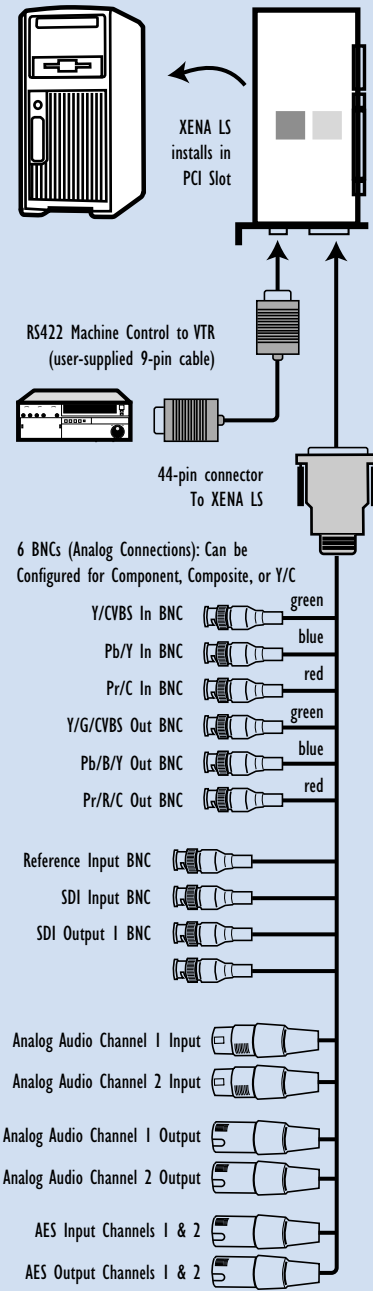

XENA LS Standard Breakout Cable