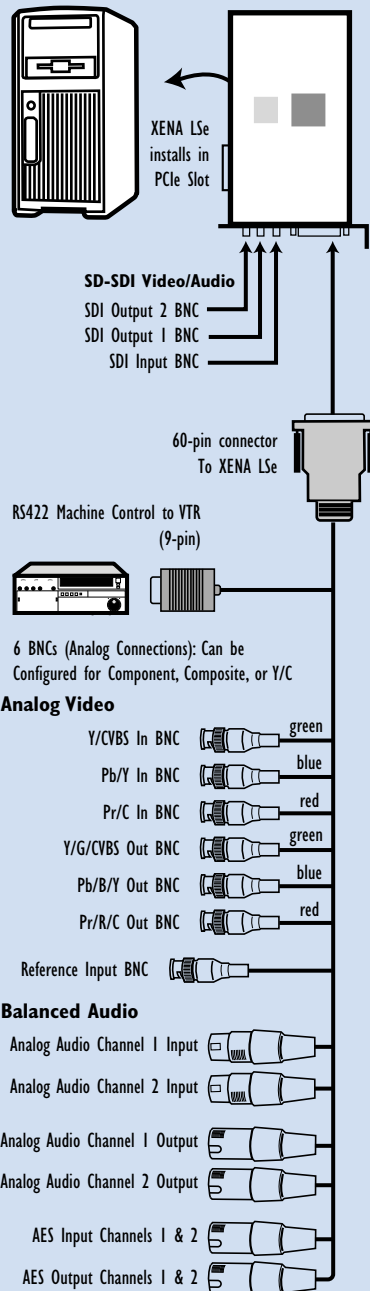

XENA LSe Standard Breakout Cable