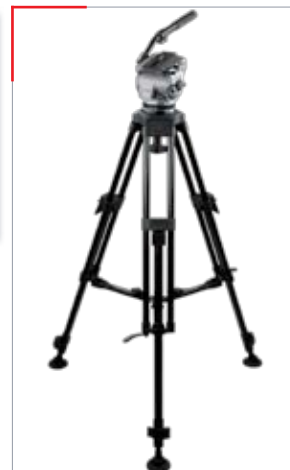

The **FOCUS** head is the ideal support for the latest **DV** cameras weighing from 0 to 10 Kg (0 to 22 lbs).

Extremely compact and lightweight, the innovative **FOCUS** features a continuously variable fluid damping system on both pan and tilt movements and a unprecedented patented variable counterbalance which brings its range of use to cover all existing **ENG** and **DV** cameras.

The **FOCUS** head comes equipped with a quick release sliding camera plate, illuminated spirit level and orientable pan bar. Its tilting angle is +/- 90° with perfect response throughout the entire tilt range.

It interfaces with all 100mm bowl base tripods and supports. The extreme ruggedness and versatility together with an outstanding quality/price ratio make the **FOCUS** the best possible support for **NEWS** operators and **DV** videographers.

■ specifications

Payload capacity: 0-10 Kg (0-22 lbs)

Weight: 2 Kg (4.4 lbs)

Pan range: 360°

Tilt range: +/- 90°

Counterbalance: Continuous

Fluid drag: Continuous

Bowl diameter: 100 mm

Temp. range: -40°/+60°C (-40°/+158°F)

accessories ■

D 733

A 841/A

C 928