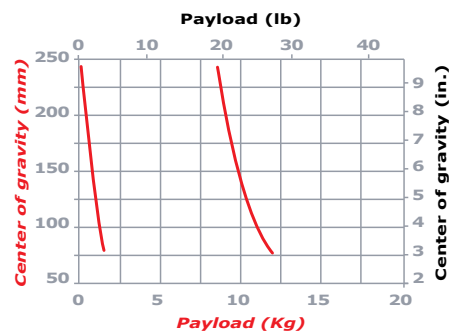

The **FOCUS** head is the ideal support for the latest **DV** cameras weighing from 0 to 10 Kg (0 to 22 lbs).

Extremely compact and lightweight, the innovative **FOCUS** features a continuously variable fluid damping system on both pan and tilt movements and a unprecedented patented variable counterbalance which brings its range of use to cover all existing **ENG** and **DV** cameras.

The **FOCUS** head comes equipped with a quick release sliding camera plate, illuminated spirit level and orientable pan bar. Its tilting angle is +/- 90° with perfect response throughout the entire tilt range.

It interfaces with all 100mm bowl base tripods and supports. The extreme ruggedness and versatility together with an outstanding quality/price ratio make the **FOCUS** the best possible support for **NEWS** operators and **DV** videographers.

■ specifications

Payload capacity: 0-10 Kg (0-22 lbs)

Weight: 2 Kg (4.4 lbs)

Pan range: 360°

Tilt range: +/- 90°

Counterbalance: Continuous

Fluid drag: Continuous

Bowl diameter: 100 mm

Temp. range: -40°/+60°C (-40°/+158°F)

accessories ■

D 733

A 841/A

C 928