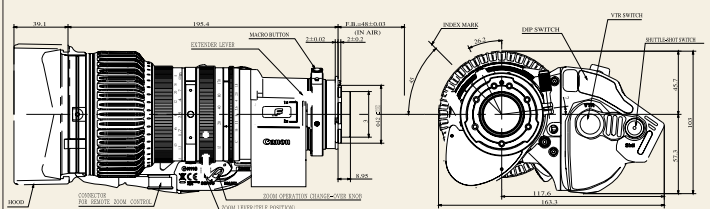

YJ20x8.5B IRS

North & South America

Canon U.S.A., Inc.
Broadcast and Communications Div. (Headquarters)
65 Challenger Road, Ridgefield Park, NJ 07660
Tel:(201)807-3300 / (800)321-4388
Fax:(201)807-3333
Email:bctv@usa.canon.com
http://www.canonbroadcast.com/

Chicago

Atlanta

5625 Oakbrook Pkwy, Norcross, GA 30093
Tel:(770)849-7890 Fax:(770)849-7888

Los Angeles

Dallas

Latin America

Tel:(954)349-6975 Fax:(201)807-3333

Canada

Canon Canada, Inc.
Broadcast and Communications Div.
6390 Dixie Road
Mississauga, Ontario, L5T 1P7, Canada
Tel:(905)795-2012 Fax:(905)795-2140

Europe/Africa/Middle East

Canon Europa N.V.
Broadcast and Communications Div.
Bovenkerkerweg 59-61
1185 XB Amstelveen
Tel:+31(0)20-5458905 Fax:+31(0)20-5458203
Email:tvprod@canon-europe.com
http://www.canon-europe.com/tv-products

Australia

Canon Australia Pty. Ltd.
Optical Products Division
1 Thomas Holt Drive, North Ryde, NSW 2113, Australia
Tel:+61(0)2-9805-2000 Fax:+61(0)2-9805-2444

China

Canon (China) Co., Ltd.
Optical Products Division
15F South Tower, Beijing Kerry Center, 1 Guang Hua Road,
Chao Yang District, 100020, Beijing, China
Tel:(010)8529-8488 ex 133 Fax:(010)8529-6606
http://www.canon.com.cn

Asia/Japan

Canon Inc.(Broadcast Equipment Group)
23-10, Kiyohara-Kogyo-Danchi, Utsunomiya-shi,
Tochigi-ken, 321-3298, Japan
Tel:+81(0)28-667-8669 Fax:+81(0)28-667-8672
http://www.canon.com/bctv/