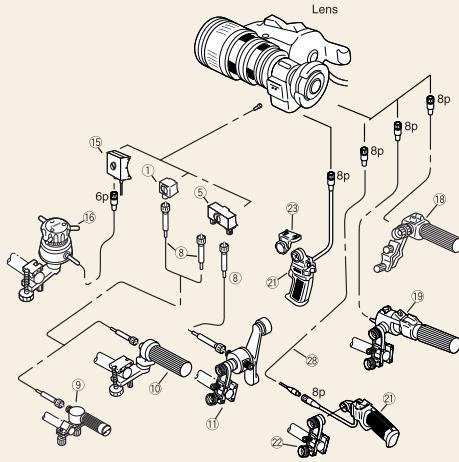

LENS CONTROLLERS

#	Unit	Description	CODE
①	FM-12	Flex Focus Module	1824A012
⑤	FM-70	Flex Dual Module	0002T071
⑧	FC-40	Flex Cable	1824A010
⑨	FFC-15	Flex Focus Controller	1824A024
⑩	FFC-200	Flex Focus Controller	1824A014
⑪	FZC-100	Flex Zoom Controller	1824A021
⑮	FPM-77	Focus Positional Servo Module	1824A020
⑯	FPD-400	Focus Positional Demand	1824A018
⑱	ZSD-15M II	Zoom Demand	1824A071
⑲	ZSD-300M	Zoom Demand	1824A067
⑳	ZSG-200M	Zoom Servo Grip	1824A069
㉑	CR-10	Clamper	1824A007
㉒	GA-70	Grip Adapter	0018T531
㉓	EC-80	Zoom Extension Cable (8P)	1824A009

OPTICAL ACCESSORIES

Close-Up Lenses:
82CL-UP1300H / 82CL-UP800H

Teleside Converter 1.5X:
T15-II

Wide Converter:
W80-IIIb

Wide Attachment 0.75X:
WA-75II

Fish-Eye Attachment:
FEA-IIIb

Hood Cap:
Rubber Hood:

Filters(82mm):
Sky / UV / ND4,8 / St / Crs / Snw / Sny / PL

Wide Converter:
W80Y-85

Adapter 85II

YJ20X8.5B KRS
YJ20X8.5B IRS

Extender X 2.0(B4)

Dust Cap

Standard Composition:
• Lens
• Hood Unit(Hood Cap,Rubber Hood.)
• Dust Cap.
• Operational Manual.

MODEL	CODE
82CL-UP800H	1823A041
82CL-UP1300H	1823A042
Teleside Con T15-II	1823A005
Wide Con W80-IIIb	1823A006
Wide Attach WA-75II	1823A008
Fish-Eye FEA-IIIb	1823A011
Adaptor85II	1824A002
UV / 82mm	1823A030
Sky / 82mm	1823A031
Crs / 82mm	1823A032
Sny / 82mm	1823A033
Snw / 82mm	1823A034
ND4 / 82mm	1823A035
ND8 / 82mm	1823A036
St / 82mm	1823A037
PL / 82mm	1823A038
W80Y-85	1823A009