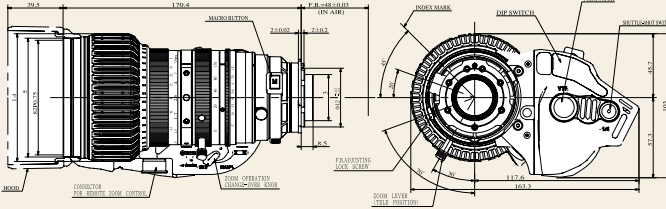

DIMENSION : (Unit:mm)

YJ20x8.5B KRS